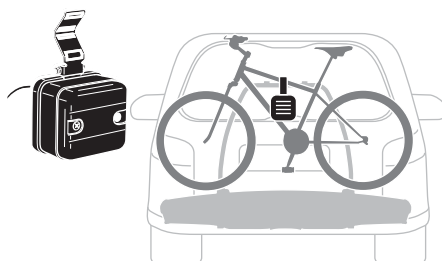

Thule 13-to-7-pin Adapter

9907

Thule Number Plate

9762

Thule Spare Wheel Adapter

9241

Thule 3rd Brake Light 13pin

9904