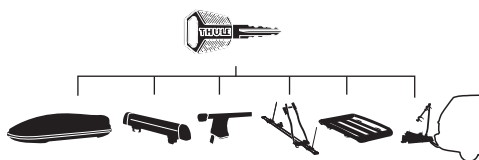

EN Accessories
FR Accessoires
ES Accesorios
DE Zubehör
NL Accessoires
PT Acessórios
IT Accessori
SV Tillbehör
DK Tilbehør
NO Tilbehør
FI Lisävarusteet
IS Aukabúnaður

ET Tarvikud
LV Piederumi
LT Priedai
RU Аксессуары
UK Аксесуари
PL Akcesoria
CS Příslušenství
HU Kiegészítők
RO Accesorii
SK Príslušenstvo
SL Dodatna oprema
BG Аксесоари

HR Dodatna oprema
EL Αξεσουάρ
TR Aksesuarlar
MT Aċċessorji

אביזרים HE
الملحقات AR

ZH (CN) 附件
ZH (TW) 配件
JA アクセサリー
KO 액세서리
TH อุปกรณ์เสริม
MS Aksesori

Thule One-Key System