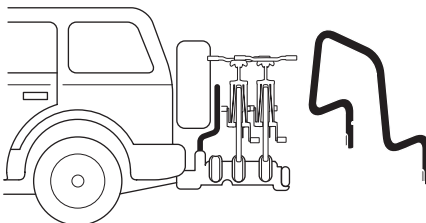

Thule Spare Wheel Adapter

9241