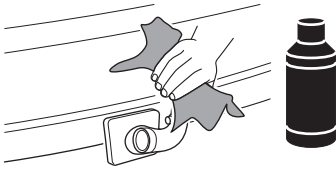

CITY CRASH
 Complies with ISO norm

Thule VeloCompact F 3 13-pin

961500

FIX4BIKE Tow bar

Not ok

Your Key-Number

22-80 mm

D.1