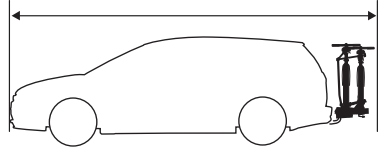

CITY CRASH
 Complies with ISO norm

Thule VeloCompact F 3 13-pin

961500

FIX4BIKE Tow bar

Not ok

Your Key-Number

22-80 mm

D.1