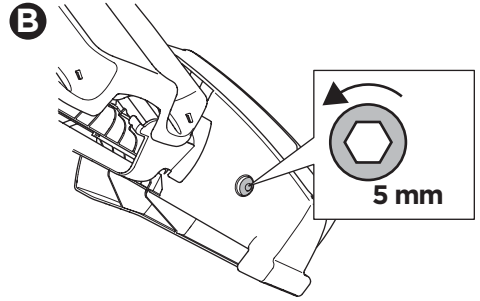

i

- **1:** P21/5W
- **2:** PY21W
- **3:** P21W
- **4:** C5W