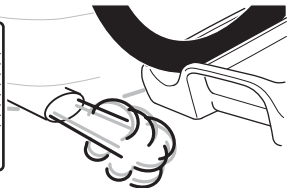

Not ok

Your Key-Number

22-80 mm

D.1

Aluminium
or GGG40

Carbon Frame

Thule Carbon Frame Protector

984